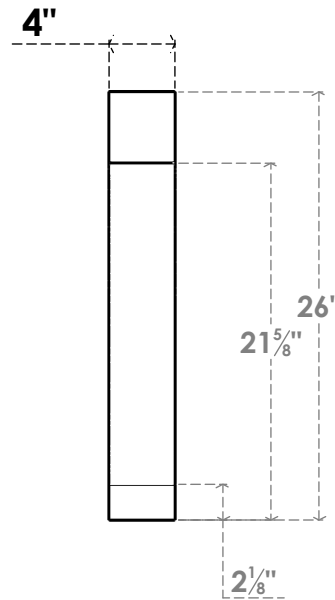

ITEM NUMBER: BRCPC040X20000X26000IMP

4"W X 20"D X 26"H IMPERIAL ARCHITECTURAL GRADE PVC CLOSED KNEE BRACE

SIDE PROFILE

FRONT PROFILE

ISOMETRIC

EKENA MILLWORK
2300 WEST MAIN ST.
CLARKSVILLE, TX 75426
TOLL FREE: 866-607-0453
WWW.EKENAMILLWORK.COM

NOTES

1. INSTALLATION TO BE COMPLETED IN ACCORDANCE WITH MANUFACTURER'S SPECIFICATIONS.
2. DRAWING MAY NOT BE TO SCALE
3. THIS DRAWING IS INTENDED FOR DESIGN AND PLANNING PURPOSES ONLY.
4. ALL INFORMATION CONTAINED HEREIN WAS CURRENT AT THE TIME OF DEVELOPMENT BUT MUST BE REVIEWED AND APPROVED BY THE PRODUCT MANUFACTURER TO BE CONSIDERED ACCURATE.
5. ARCHITECTURAL GRADE PVC PRODUCTS ARE MADE FROM EXPANDED CELLULAR PVC AND COME NATURALLY WHITE BUT MAY BE PAINTED