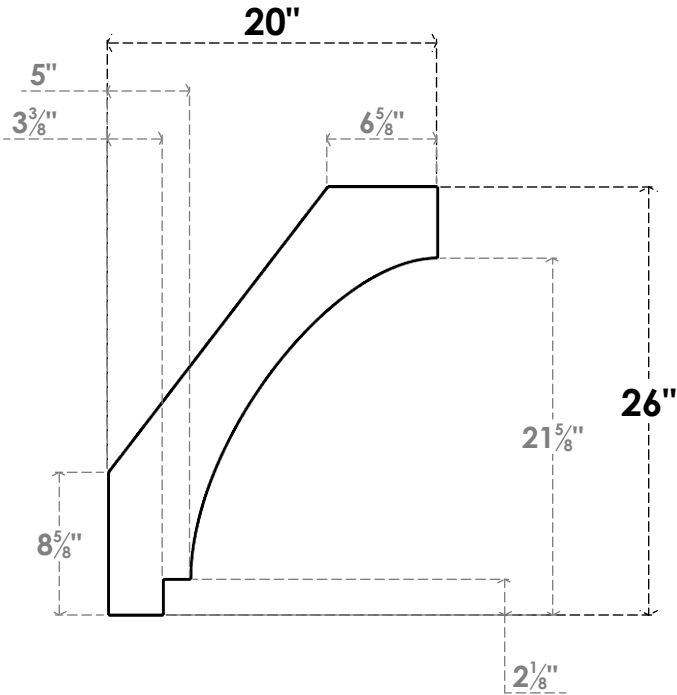

ITEM NUMBER: BRCPC040X20000X26000IMP

4"W X 20"D X 26"H IMPERIAL ARCHITECTURAL GRADE PVC CLOSED KNEE BRACE

SIDE PROFILE

FRONT PROFILE

ISOMETRIC

EKENA MILLWORK
2300 WEST MAIN ST.
CLARKSVILLE, TX 75426
TOLL FREE: 866-607-0453
WWW.EKENAMILLWORK.COM

NOTES

1. INSTALLATION TO BE COMPLETED IN ACCORDANCE WITH MANUFACTURER'S SPECIFICATIONS.
2. DRAWING MAY NOT BE TO SCALE
3. THIS DRAWING IS INTENDED FOR DESIGN AND PLANNING PURPOSES ONLY.
4. ALL INFORMATION CONTAINED HEREIN WAS CURRENT AT THE TIME OF DEVELOPMENT BUT MUST BE REVIEWED AND APPROVED BY THE PRODUCT MANUFACTURER TO BE CONSIDERED ACCURATE.
5. ARCHITECTURAL GRADE PVC PRODUCTS ARE MADE FROM EXPANDED CELLULAR PVC AND COME NATURALLY WHITE BUT MAY BE PAINTED